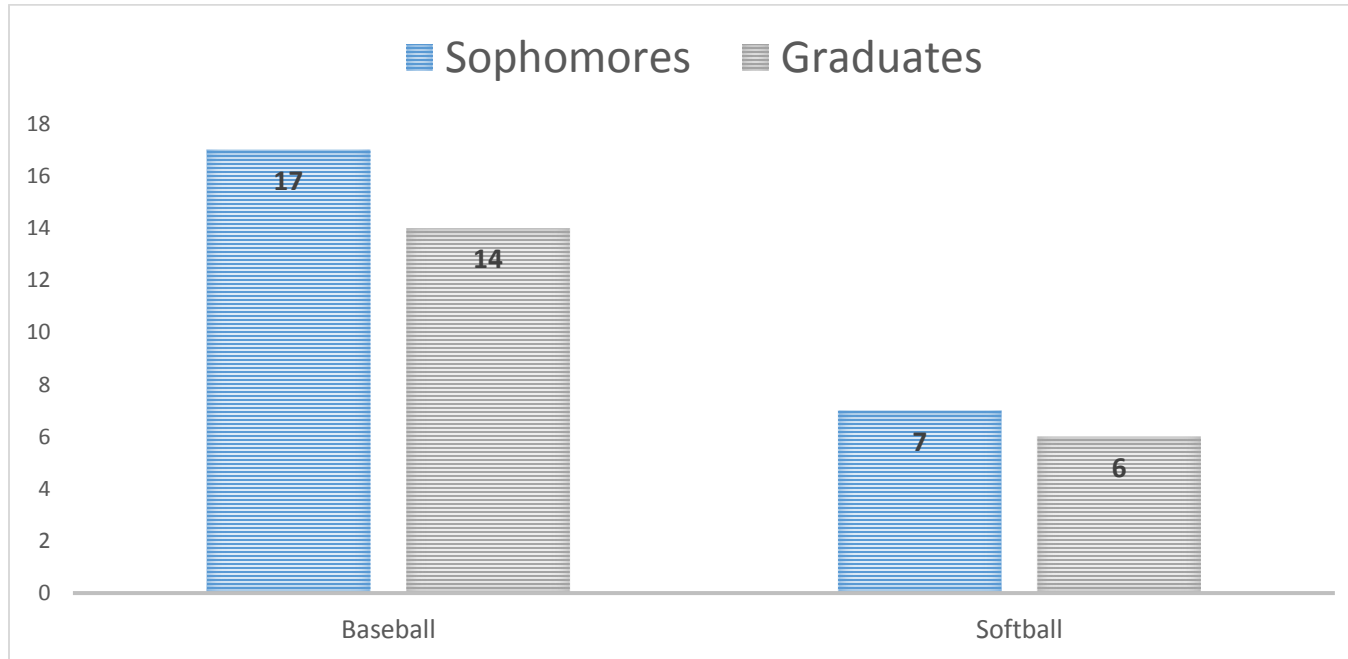

Students Receiving Athletically-related Student Aid Graduation Rates for Spring 2016

Sport	Number of Sophomore Students	Number of Graduates	Graduation Rate
Baseball	17	14	82%
Softball	7	6	86%
Total	24	20	83%