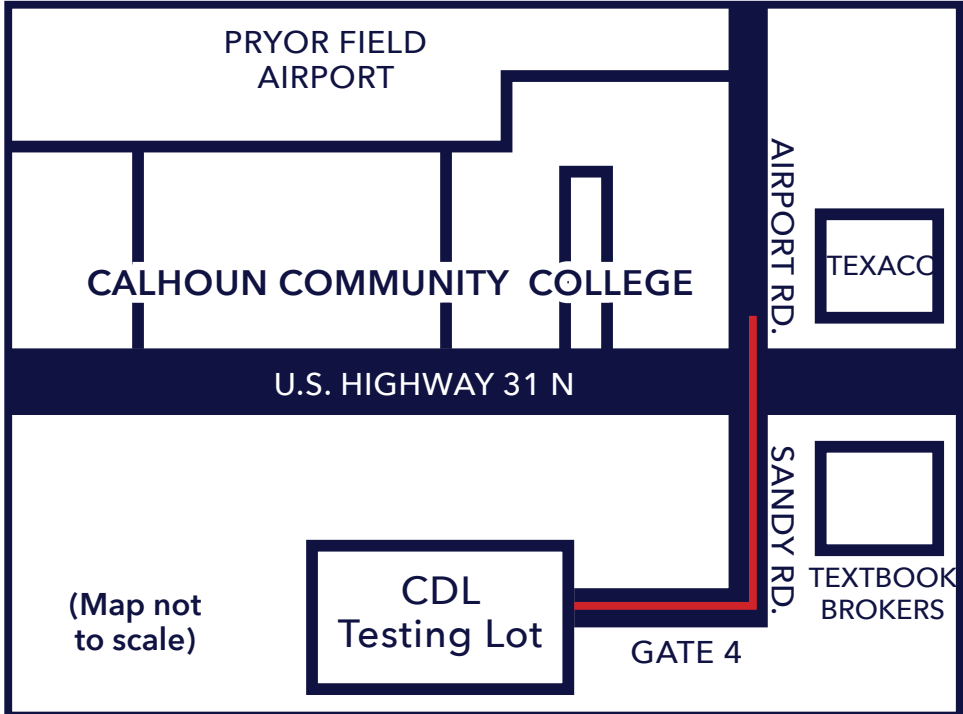

DIRECTIONS

(Map not
to scale)

At the **RED** light at Highway 31 and the Texaco, the testing lot is across the street from the Decatur campus. Airport Road becomes Sandy Road. Travel on Sandy Road until you reach your destination at Gate 4, which will be on the right.